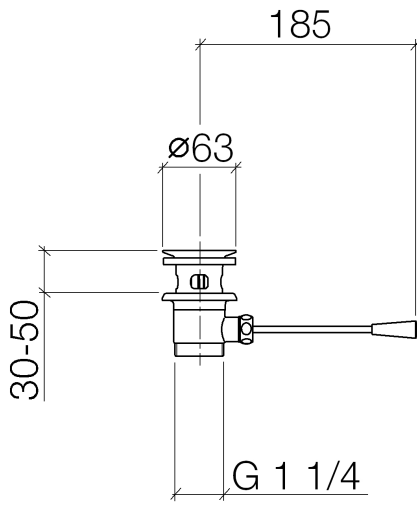

Basin Waste 1 1/4" - Brushed Light Gold

IMO

10 300 970

- length of knee lever 185 mm
- Only suitable for basins with an overflow.

Fits: IMO, LULU, MADISON, MEM, TARA,
CL.1, LISSÉ, VAIA, META, CYO

	Brushed Light Gold	10 300 970-27
	Chrome	10 300 970-00
	Brushed Platinum	10 300 970-06
	Platinum	10 300 970-08
	Durabress (23kt Gold)	10 300 970-09
	Dark Chrome	10 300 970-19
	Light Gold	10 300 970-26
	Brushed Durabress (23kt Gold)	10 300 970-28
	Matte Black	10 300 970-33
	Brushed Bronze	10 300 970-42
	Brushed Champagne (22kt Gold)	10 300 970-46
	Champagne (22kt Gold)	10 300 970-47
	Brushed Chrome	10 300 970-93
	Brushed Dark Platinum	10 300 970-99

10 300 970

10 300 970

Parts for other finishes can be found here: [Chrome](#)

Spare parts list

No.	Item Number	Name	Quantity used	Delivery time
1	90 11 01 026 00-27	cup	1	30
2	04 31 20 016 00-27	plug	1	-
Spare part can no longer be ordered, please order the replacement item				
3	04 28 10 026 00 90	accessories	1	2
4	09 14 03 025 90	seal	1	2
5	09 11 01 023-27	cup	1	60
6	09 14 05 040 90	seal	1	2
7	09 31 09 055-27	pull-rod	1	60
8	09 30 11 049 90	disc	1	2
9	09 23 30 003-27	nut	1	60
10	09 20 01 040-27	handle	1	60