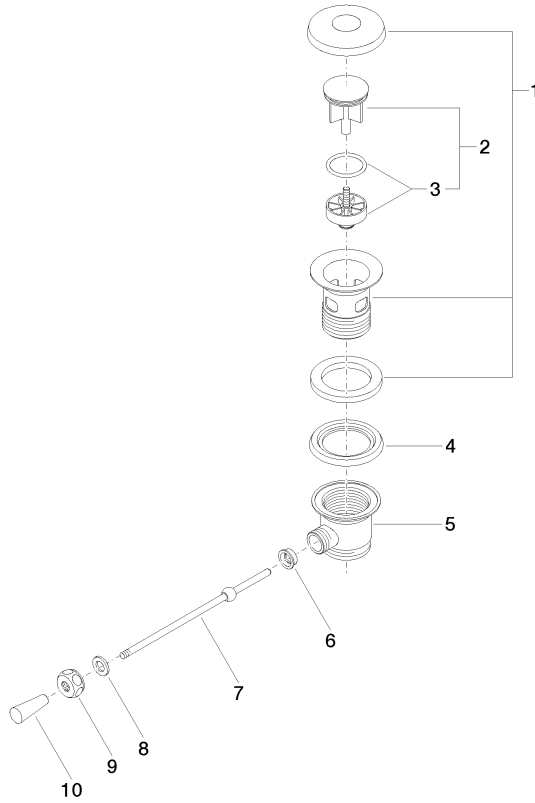

Basin Waste 1 1/4" - Brushed Light Gold

IMO

10 300 970

- length of knee lever 185 mm
- Only suitable for basins with an overflow.

Fits: IMO, LULU, MADISON, MEM, TARA,
CL.1, LISSÉ, VAIA, META, CYO

	Brushed Light Gold	10 300 970-27
	Chrome	10 300 970-00
	Brushed Platinum	10 300 970-06
	Platinum	10 300 970-08
	Durabress (23kt Gold)	10 300 970-09
	Dark Chrome	10 300 970-19
	Light Gold	10 300 970-26
	Brushed Durabress (23kt Gold)	10 300 970-28
	Matte Black	10 300 970-33
	Brushed Bronze	10 300 970-42
	Brushed Champagne (22kt Gold)	10 300 970-46
	Champagne (22kt Gold)	10 300 970-47
	Brushed Chrome	10 300 970-93
	Brushed Dark Platinum	10 300 970-99

10 300 970

10 300 970

Parts for other finishes can be found here: [Chrome](#)

Spare parts list

No.	Item Number	Name	Quantity used	Delivery time
1	90 11 01 026 00-27	cup	1	30
2	04 31 20 016 00-27	plug	1	-
Spare part can no longer be ordered, please order the replacement item				
3	04 28 10 026 00 90	accessories	1	2
4	09 14 03 025 90	seal	1	2
5	09 11 01 023-27	cup	1	60
6	09 14 05 040 90	seal	1	2
7	09 31 09 055-27	pull-rod	1	60
8	09 30 11 049 90	disc	1	2
9	09 23 30 003-27	nut	1	60
10	09 20 01 040-27	handle	1	60